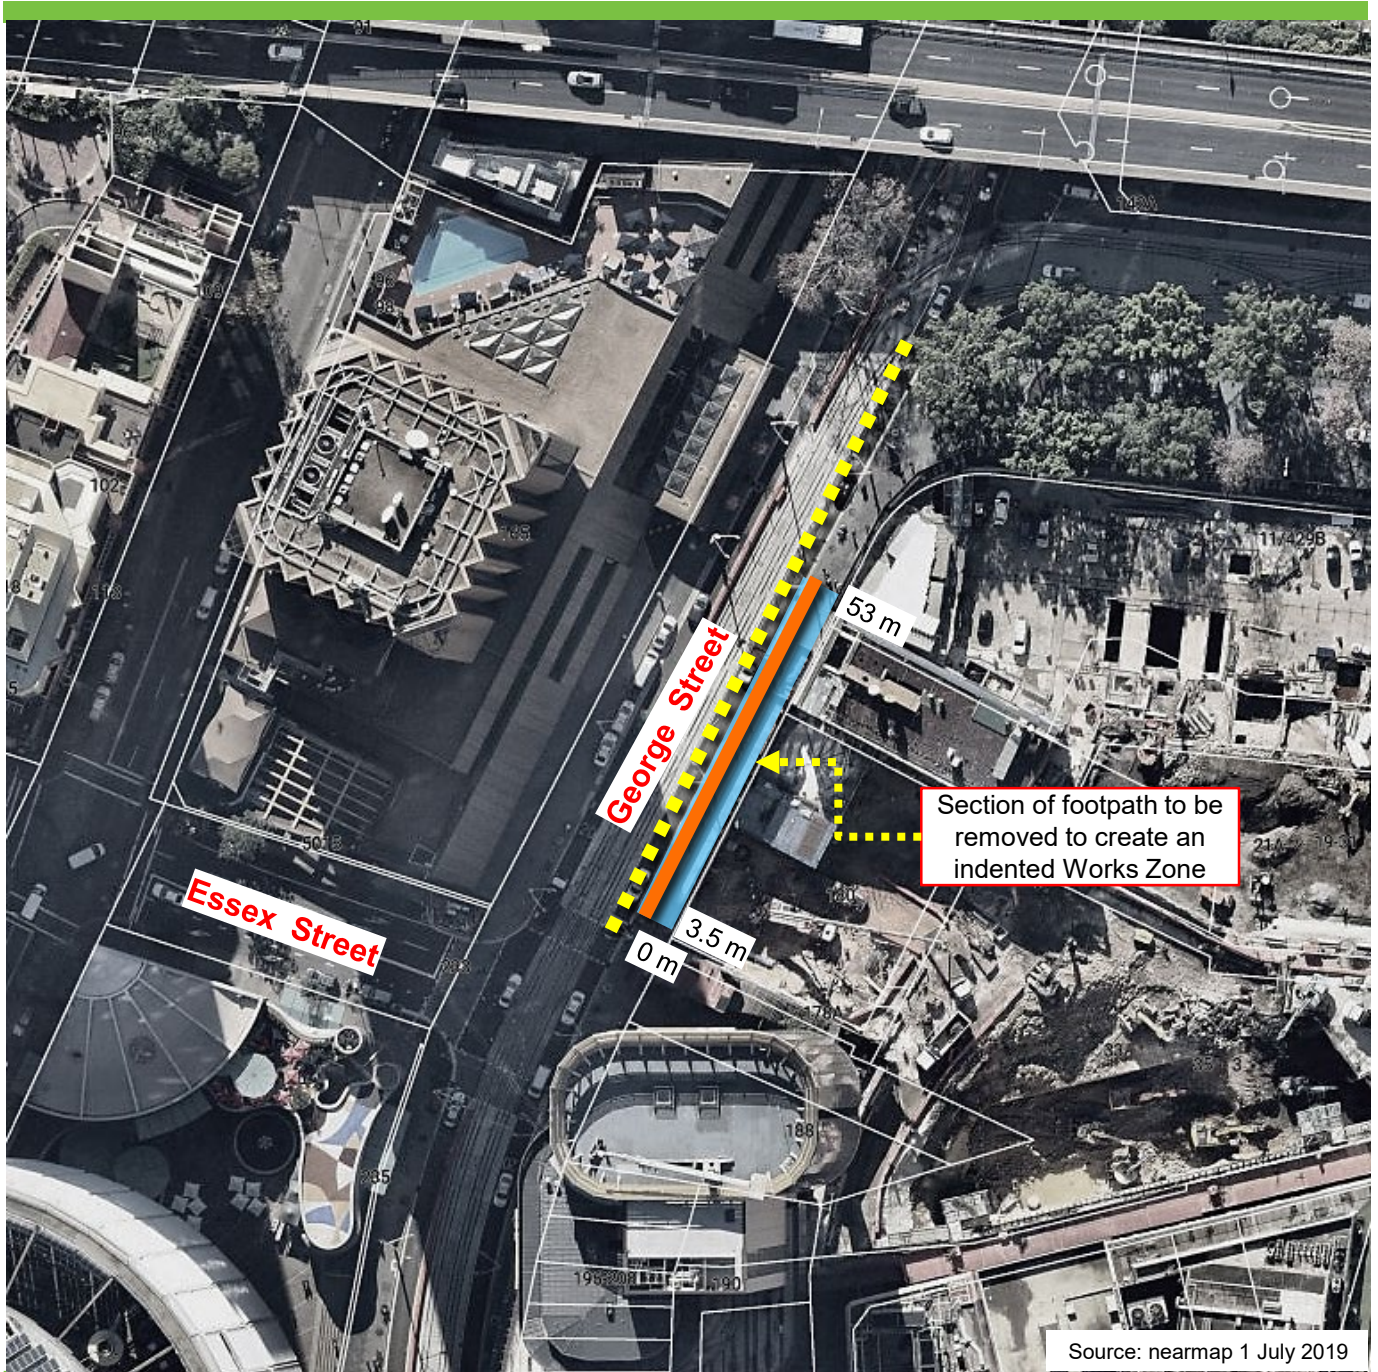

## George Street, Sydney Proposed Works Zone

Existing

Proposed

■ ■ ■ "No Stopping"

"Works Zone  
7am-7pm Mon-Fri  
7am-5pm Sat"

"No Stopping Other Times"